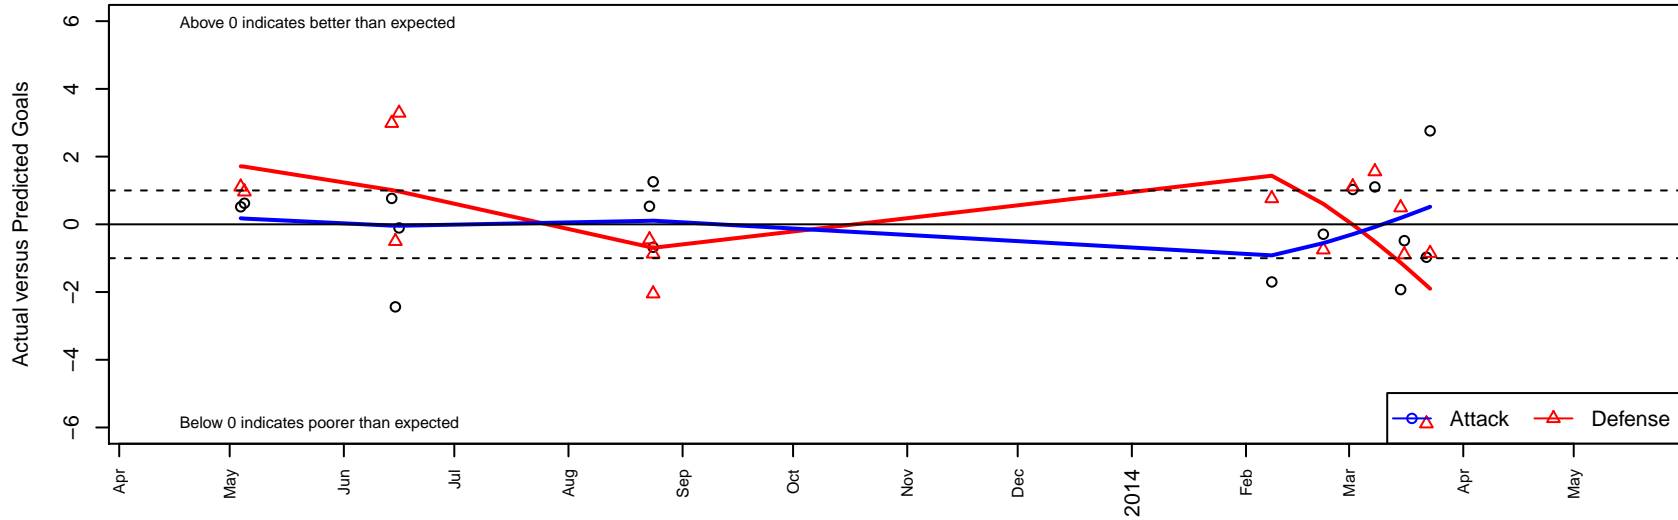

Tacoma United Chelsea B99

Tacoma United FC
 Tacoma, WA
 B99 total strength=1104
 attack=6.19 defense=1.33
 fall league = Spr PSPL Classic 1 U14
 notes= Moises Nunez 2012
 alt names used:
 Tacoma United B99
 Tacoma United Chelsea
 TACOMA UNITED FC CHELSEA (WA)
 Tac United Chelsea

Venues played:
 WA Cup Bronze U13
 Starfire Spring Classic BU14
 Xtreme Cup BU14
 Spr PSPL Classic 1 U14

Tacoma United Chelsea B99
 Dots are actual minus expected GF (blue circles) and GA (red triangles).
 Blue line is smoothed change in attack strength. Red is smoothed change in defense strength.